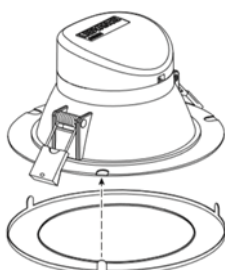

Datasheet

Tezla LED CCT Downlights

The Tezla Recessed LED downlight is a super fitting which comes with CCT options and dimmable as standard, meaning you can supply the fitting and the customer can decide on site what CCT to use and if they want them dimmable—or they can change them in the future if required. These fittings are ideal for both domestic and commercial use, are F rated for use on normal flammable ceilings, are low glare and flicker free. With a high lumen output of up to 120lm/W and the option to dim them, they are ideal for any installation

Recessed CCT Dimmable LED Downlights

- Prewired for easy install and loop in loop out
- CCT switch—3000/4000/5000K
- Dimmable
- F Rated
- Low Glare & Even Light
- 100% Flicker Free
- UV and IR Free
- 3 Year Warranty
- 220—265V
- CE & RoHS certified

L89B10 @ 30,000 Hours

Efficiency - up to
120+ Lumen per Watt

Power	6W	8W	11W	20W
Lumen Output (3000/4000/5000K)	580/620/620	820/900/900	1200/1300/1300	2200/2400/2400
Diameter	96mm	114mm	150mm	228mm
Cut Out	75mm	92mm	125mm	200mm
Depth	57.5mm	57.5mm	65mm	85mm