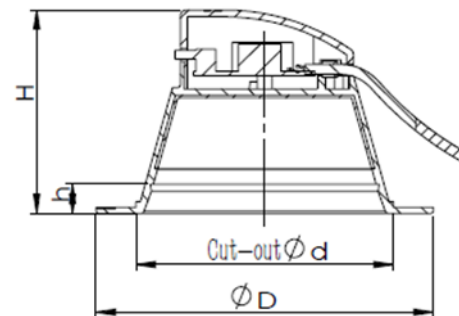

Datasheet

Tezla LED CCT Downlights

The Tezla Recessed LED downlight is a super fitting which comes with CCT options and dimmable as standard, meaning you can supply the fitting and the customer can decide on site what CCT to use and if they want them dimmable—or they can change them in the future if required. These fittings are ideal for both domestic and commercial use, are F rated for use on normal flammable ceilings, are low glare and flicker free. With a high lumen output of up to 120lm/W and the option to dim them, they are ideal for any installation

L89B10 @ 30,000 Hours

Efficiency - up to
120+ Lumen per Watt

Power	6W	8W	11W	20W
Lumen Output (3000/4000/5000K)	580/620/620	820/900/900	1200/1300/1300	2200/2400/2400
Diameter	96mm	114mm	150mm	228mm
Cut Out	75mm	92mm	125mm	200mm
Depth	57.5mm	57.5mm	65mm	85mm