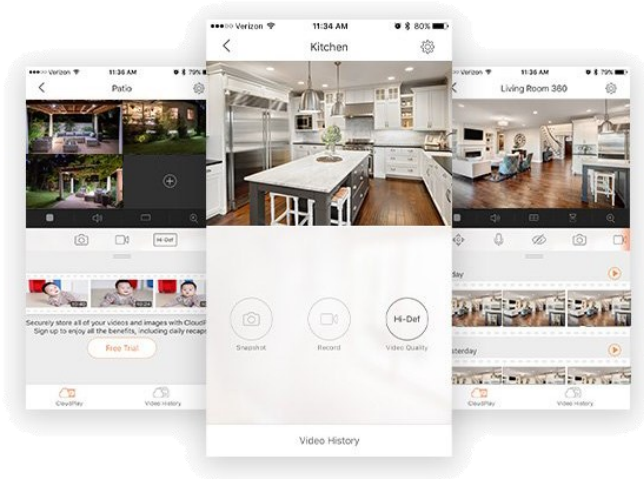

Fax: 01 8309973

www.cescotechnology.ie

EZVIZ are all about creating ways to connect you visually to your life. No matter where you are, EZVIZ cloud services and smart home video technology can help you feel like you are at home - right from the palm of your hand.

Even with a host of powerful new features, the EZVIZ app is still simple to use. It's clean layout makes it easy to find all of your cameras, change settings and see what's happening with just a few taps.