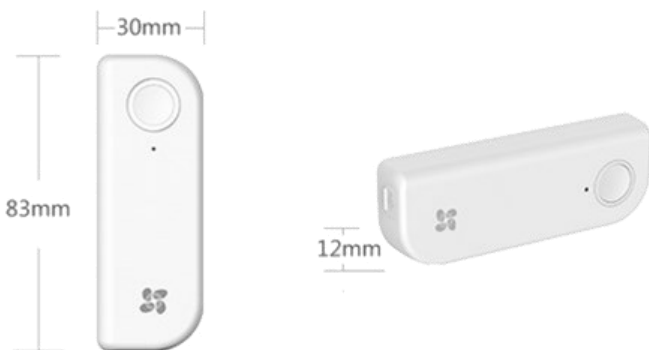

T6 - Wireless Open/Close Detector

- Reacts to movement in 3 directions
- Trigger angle of only 3°
- Built in rechargeable battery

K2 - Remote Control

- Used to change mode of A1 Alarm Hub
- Emergency call button
- Battery life of 1 year

Ezviz Alarm Accessories

T1 - Wireless Pet Immune PIR Detector

- Secures 12m X 12m area
- Does not react to domestic animals less than 25KG
- Battery life up to 2 years

T6 - Wireless Open/Close Detector

- Reacts to movement in 3 directions
- Trigger angle of only 3°
- Built in rechargeable battery